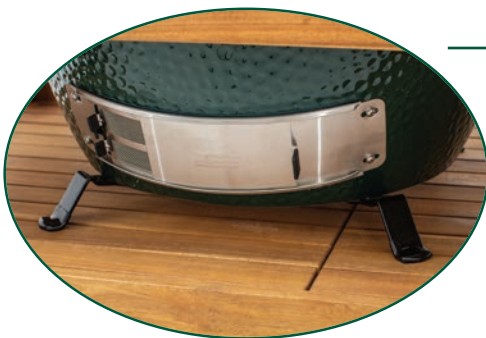

XLarge Dimensions:
61 in L x 32 in W x 31 in H
1.6m L x .8 m W x .8 m H

Large Dimensions:
60 in L x 25 in W x 31 in H
1.5m L x .6 m W x .8 m H

BBQ Tool Hooks

Solid stainless steel hooks add extra tool storage to a Big Green Egg wooden table.

ITEM #	EAN #	CASE
120281	665719120281	1

Table Nest

The metal Table Nest, which provides air flow beneath the EGG, is an optional component for all Big Green Egg tables. The Table Nest is also useful for custom outdoor kitchens. **Please note that the Table Nest is not designed for free-standing applications unless the EGG is housed within a Table, Island or built-in surround.**