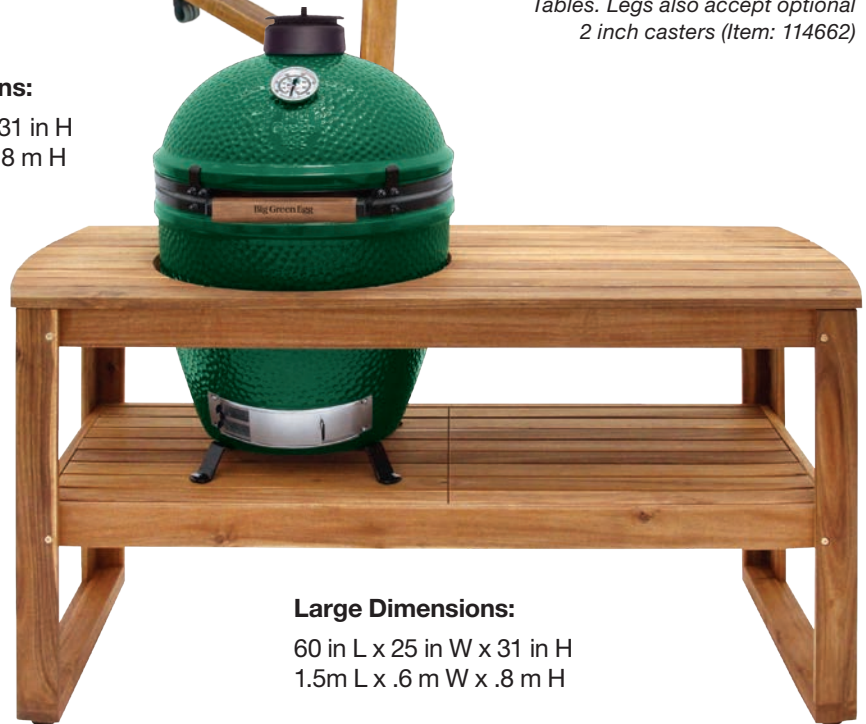

XLarge Dimensions:
61 in L x 32 in W x 31 in H
1.6m L x .8 m W x .8 m H

Large Dimensions:
60 in L x 25 in W x 31 in H
1.5m L x .6 m W x .8 m H

BBQ Tool Hooks

Solid stainless steel hooks add extra tool storage to a Big Green Egg wooden table.

ITEM #	EAN #	CASE
120281	665719120281	1