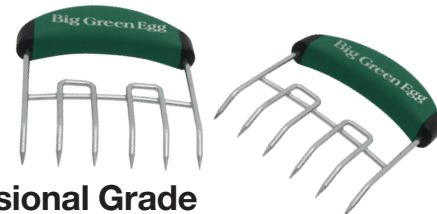

ITEM #	EAN #	CASE
126399	665719126399	6

Pigtail Food Flipper®

This innovative tool flips everything from a rack of ribs to steaks or chicken. The Pigtail's hook and shaft are made of surgical-grade stainless steel and will not leave marks in your meat or cause meats to bleed.

ITEM #	EAN #	CASE
127471	665719127471	6

Stainless Steel Kitchen Shears

Ideal for a multitude of tasks, from trimming poultry, meats, and seafood to cutting pizza and snipping herbs and vegetables. The shears feature ergonomic, textured handles for a secure grip, and lock for safe storage. Dishwasher safe. 9 in / 23 cm

ITEM #	EAN #	CASE
120106	665719120106	6

Professional Grade Stainless Steel Meat Claws

These high-quality meat claws are designed for easy handling and shredding of larger pieces of meat such as roasts, turkey, chicken, and pork. High-quality stainless steel with comfort grip handles. Set of 2.