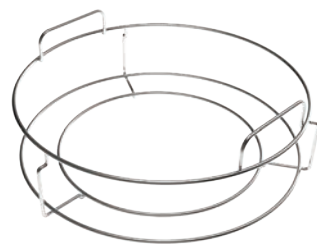

Easily configure the EGGspander Kit for:
Indirect cooking • Multi-zone, direct and indirect cooking • Multi-tier cooking racks • Raised grid cooking • Direct "Cowboy Style"

1-Piece convEGGtor Basket

ITEM #	EAN #	SIZE	CASE
121196	665719121196	XL	3
120724	665719120724	L	4
127242	665719127242	M	4

2-Piece Multi-Level Rack

ITEM #	EAN #	SIZE	CASE
121219	665719121219	XL	3
120755	665719120755	L	4