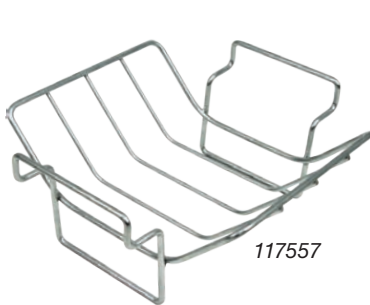

Disposable Aluminum Trays

Pack of 5 branded drip trays are made of disposable aluminum foil for easy clean up. Designed to work with the convEGGtor.

ITEM #	EAN #	SIZE	CASE
120892	665719120892	XL	6
120885	665719120885	L	6
120878	665719120878	M – MX	6

117397

Stainless Steel Rib & Roast Racks

The dual purpose, stainless steel Rib and Roast Racks can be used upright to hold roasts and poultry or can be flipped over to serve as an efficient rib rack.

SCAN HERE TO SEE THE ROASTERS IN ACTION

ITEM #	EAN #	SIZE	CASE
117564	665719117564	2XL – L	6
117557	665719117557	2XL – S	6

117557

117564

Vertical Poultry Roasters

Vertical roasters hold a chicken or turkey upright during cooking for even browning and easier carving when done. The ceramic and beer can roasters hold liquid such as fruit juice or beer to add flavor to the poultry. All of the vertical roasters are dishwasher safe for easy clean up. The Beer Can Chicken Roaster folds flat for easy storage.