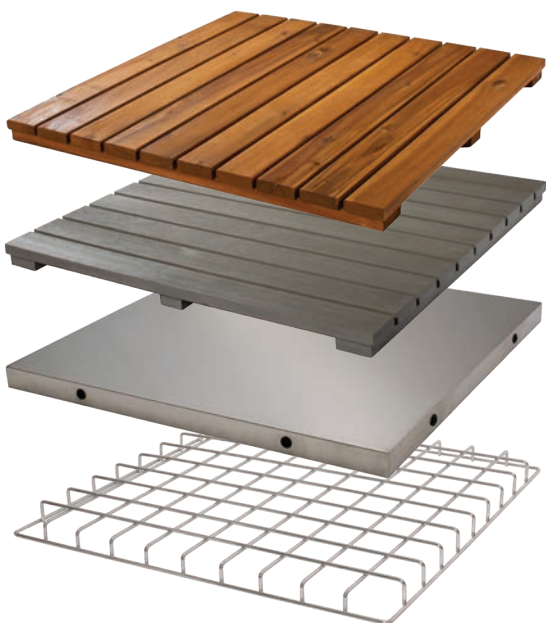

Modular Nest Inserts

Acacia Wood

Made of solid acacia wood and designed for outdoor use using slats and galvanized screws.

Distressed Acacia Wood

Made of solid acacia wood, wire-brushed and finished with a neutral topcoat. Designed for outdoor use.

Stainless Steel Solid

Made of 304 stainless steel – ideal for heavy use, semi-commercial environments, or outdoors.

Stainless Steel Grid

Made of 304 stainless steel. Can be inserted face up or face down.

FACE UP is easier to slide baking stones and convEGGtor in and out.

FACE DOWN is ideal for holding smaller items.

ITEM #	EAN #	DESCRIPTION	CASE
120243	665719120243	Stainless Steel Grid Insert	2
127365	665719127365	Solid Stainless Steel Insert	2
120250	665719120250	Acacia Wood Insert	3
120267	665719120267	Distressed Acacia Wood Insert	3

Modular Nests come with a handy set of stainless steel tool hooks

SCAN HERE TO LEARN MORE ABOUT THE MODULAR NEST

Modular Nest Connector Pack

Use to connect multiple EGG Frames. Each Expansion Frame includes one connector pack.

ITEM #	EAN #	CASE
120298	665719120298	1

Modular Nest Replacement Hardware Pack

ITEM #	EAN #	CASE
120304	665719120304	1

Link them together to create the ultimate outdoor kitchen!

Optional Locking Caster Kits

For easy mobility, add a set of casters to your Big Green Egg Modular Nest.

When connecting two units with casters, a total of 6 casters (3 sets) are needed.

ITEM #	EAN #	DESCRIPTION	CASE
120410	665719120410	4 in / 10 cm Caster Kit (set of 2)	3