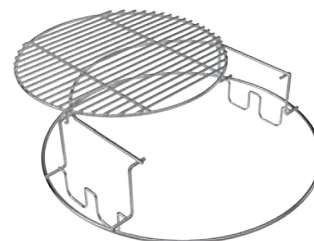

Easily configure the EGGspander Kit for:
Indirect cooking • Multi-zone, direct and indirect cooking • Multi-tier cooking racks • Raised grid cooking • Direct "Cowboy Style"

1-Piece convEGGtor Basket

ITEM #	EAN #	SIZE	CASE
121196	665719121196	XL	3
120724	665719120724	L	4
127242	665719127242	M	4

2-Piece Multi-Level Rack

ITEM #	EAN #	SIZE	CASE
121219	665719121219	XL	3
120755	665719120755	L	4