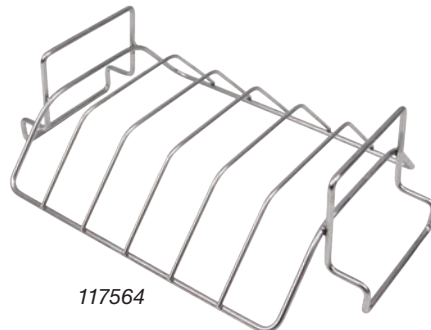

117564

Vertical Poultry Roasters

Vertical roasters hold a chicken or turkey upright during cooking for even browning and easier carving when done. The ceramic and beer can roasters hold liquid such as fruit juice or beer to add flavor to the poultry. All of the vertical roasters are dishwasher safe for easy clean up. The Beer Can Chicken Roaster folds flat for easy storage.

ITEM #	EAN #	TYPE	SIZE	CASE
117458	665719117458	Stainless Chicken	2XL - M	6
117441	665719117441	Stainless Turkey	2XL - M	6
119766	665719119766	Ceramic Chicken	2XL - S	6
119773	665719119773	Ceramic Turkey	2XL - M	6
127754	665719127754	Beer Can Chicken	2XL - M	6