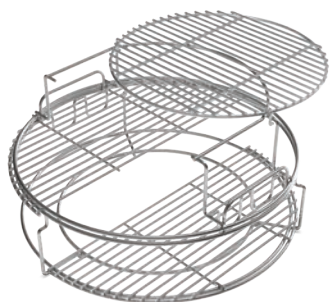

ITEM #	EAN #	CASE
128560	665719128560	1

SCAN HERE TO
LEARN MORE ABOUT
THE EGGSPANDER

5 Piece EGGspander Kit

The Big Green Egg EGGspander System lets cooks take full advantage of the versatility of the EGG. Kit includes one 2-Piece Multi-Level Rack, one 1-Piece convEGGtor Basket, and two Stainless Half Grids. Other EGGcessories available separately.

ITEM #	EAN #	DESCRIPTION	SIZE	CASE
121226	665719121226	5-Piece EGGspander Kit	XL	2
120762	665719120762	5-Piece EGGspander Kit	L	3

Build an EGGspander System

Easily configure the EGGspander Kit for:
Indirect cooking • Multi-zone, direct and indirect cooking • Multi-tier cooking racks • Raised grid cooking • Direct "Cowboy Style"